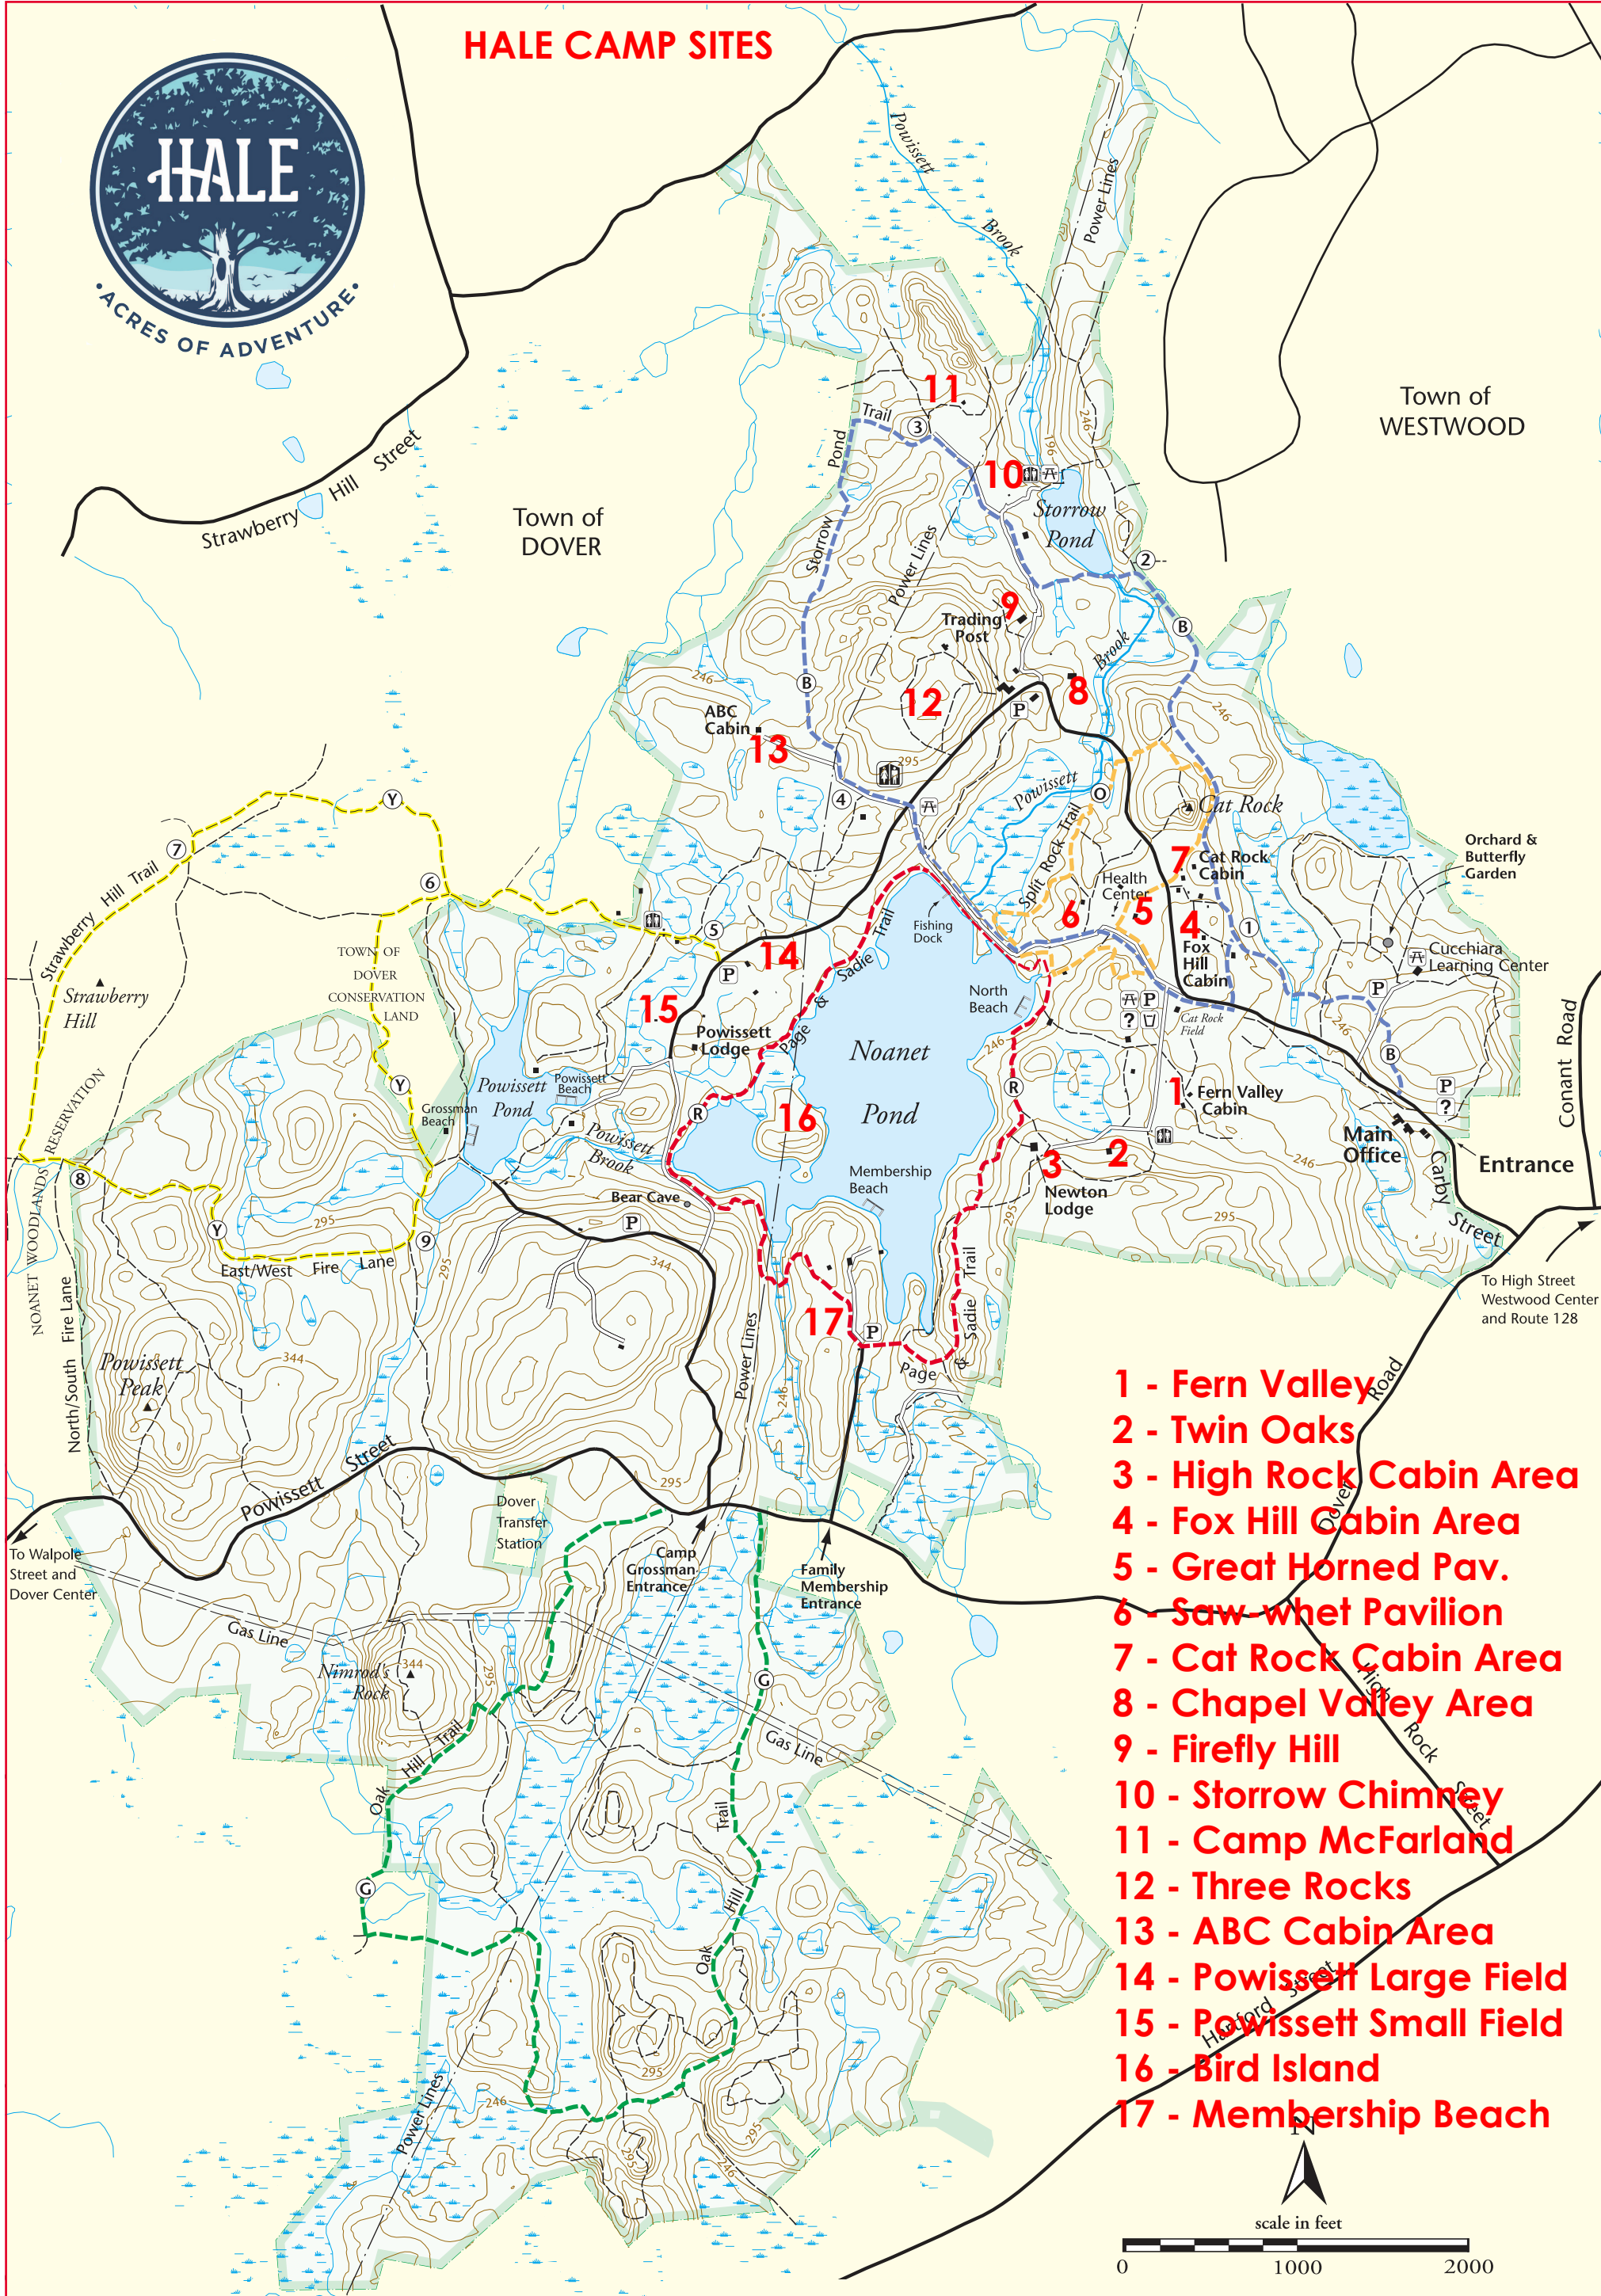

HALE CAMP SITES

- 1 - Fern Valley
- 2 - Twin Oaks
- 3 - High Rock Cabin Area
- 4 - Fox Hill Cabin Area
- 5 - Great Horned Pav.
- 6 - Saw-whet Pavilion
- 7 - Cat Rock Cabin Area
- 8 - Chapel Valley Area
- 9 - Firefly Hill
- 10 - Storrow Chimney
- 11 - Camp McFarland
- 12 - Three Rocks
- 13 - ABC Cabin Area
- 14 - Powissett Large Field
- 15 - Powissett Small Field
- 16 - Bird Island
- 17 - Membership Beach

Legend

Colored blazes mark the primary trails. Double blaze means turn ahead.	<ul style="list-style-type: none"> --- R --- Page & Sadie Trail (1.7 miles, red blaze) --- O --- Split Rock Trail (0.9 miles, orange blaze) --- G --- Oak Hill Trail (2.1 miles, green blaze) --- Y --- Strawberry Hill Trail (2.5 miles, yellow blaze) --- B --- Storrow Pond Trail (2.3 miles, blue blaze) 	<ul style="list-style-type: none"> Picnic Area Parking Information Outhouse Water 	<ul style="list-style-type: none"> Trail Intersection Paved Road Unpaved Road Marked Trails Unmarked Trails 	<ul style="list-style-type: none"> Wetlands Contours apx. 10 foot intervals
--	--	---	---	---